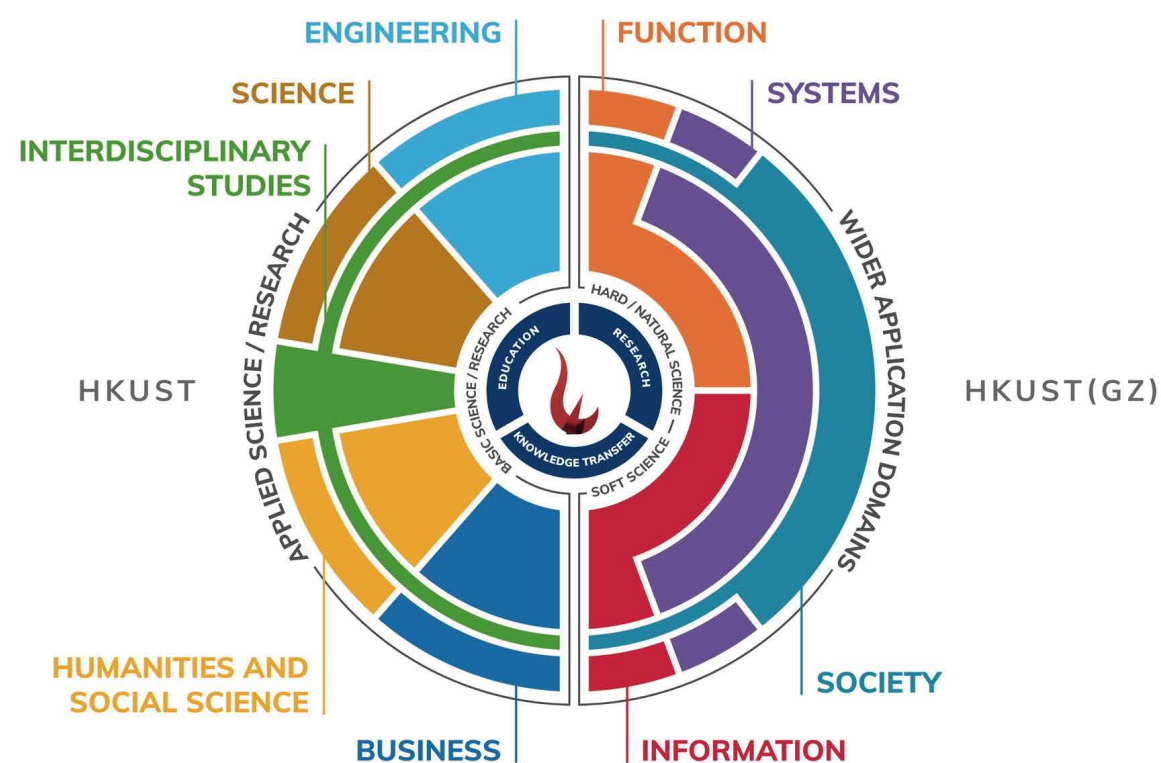

Here, our faculty members are recruited from top-tier institutions worldwide, ensuring a globally competitive academic environment. English serves as the medium of instruction, fostering an international learning atmosphere. Furthermore, our undergraduate programs are seamlessly integrated with postgraduate studies, providing a coherent and continuous educational pathway that prepares students for advanced research and professional success.

INNOVATIVE ACADEMIC STRUCTURE

FUNCTION HUB

- Advanced Materials Thrust
- Earth, Ocean and Atmospheric Sciences Thrust
- Microelectronics Thrust
- Sustainable Energy and Environment Thrust

INFORMATION HUB

- Artificial Intelligence Thrust
- Computational Media and Arts Thrust
- Data Science and Analytics Thrust
- Internet of Things Thrust

SYSTEMS HUB

- Bioscience and Biomedical Engineering Thrust
- Intelligent Transportation Thrust
- Robotics and Autonomous Systems Thrust
- Smart Manufacturing Thrust

SOCIETY HUB

- Carbon Neutrality and Climate Change Thrust
- Financial Technology Thrust
- Innovation, Policy and Entrepreneurship Thrust
- Urban Governance and Design Thrust

HKUST(GZ) substitutes the conventional “school-based” academic structure with a unique “Hubs” and “Thrusts” framework. This unprecedented academic configuration in global higher education will facilitate cross-disciplinary education and research endeavors, especially in emerging and frontier disciplines. While holding steady the structure of 4 “Hubs”, the University ensures that its “Thrusts” remain vigilant to the need for flexibility and adaptability, bracing themselves for the increasingly complex challenges of a rapidly-changing world.