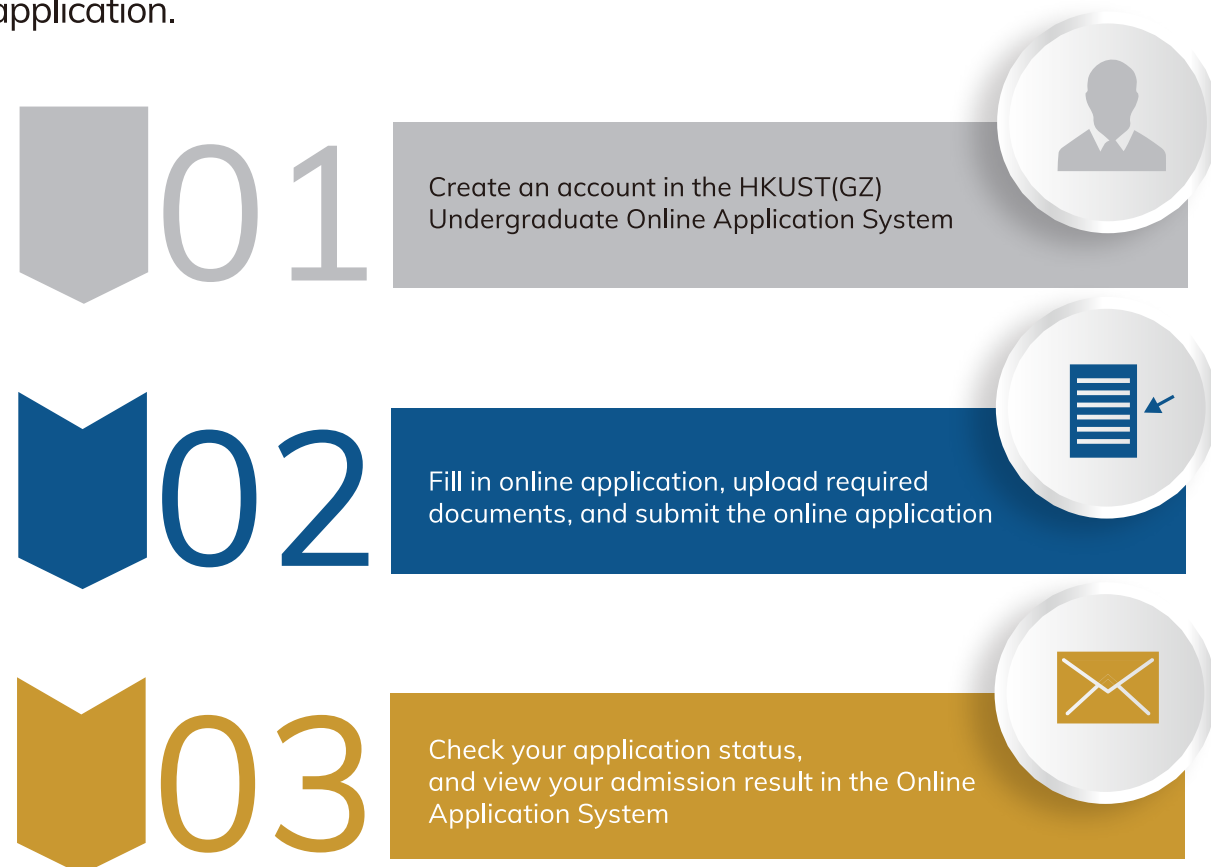

Guangdong Government Outstanding International Student Scholarship

The scholarship offers a prestigious award of RMB 10,000 to outstanding overseas students pursuing undergraduate education in Guangdong, China, subject to separate applications.

HOW TO APPLY

Submit your online application.

You may refer to our website for the documents required for submitting the application.

For more details, please scan the QR code

ADMISSION REQUIREMENTS

1 General Admission Requirements Graduate from high school; and one of the following qualification